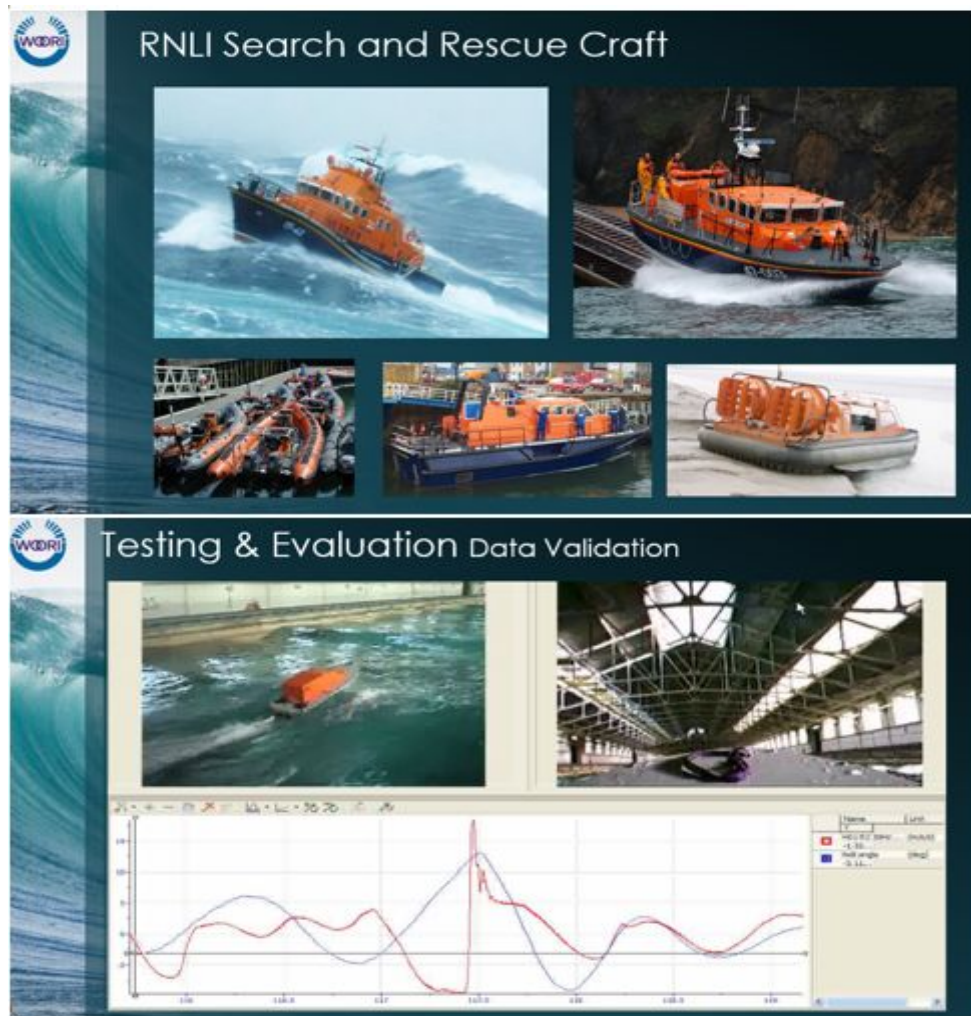

복합소재를 적용한 자가 복원(Self-righting) 수색정 및 구조정

Bob Cripps* · Peter Kidd**

*, ** (주)우리해양기술

ADVANCED COMPOSITES FOR SELF-RIGHTING SEARCH & RESCUE CRAFT

Bob Cripps* · Peter Kidd**

*, ** WOORI OCEANTECH

핵심용어 : 복합소재, 자가복원, 수색정, 구조정

Key Words : Advanced composite, Self-righting, Search & Rescue Craft

* First Author : boberripps@wooriocean.com, +447778360588

† Corresponding Author : peterkidd@wooriocean.com, +821034787025